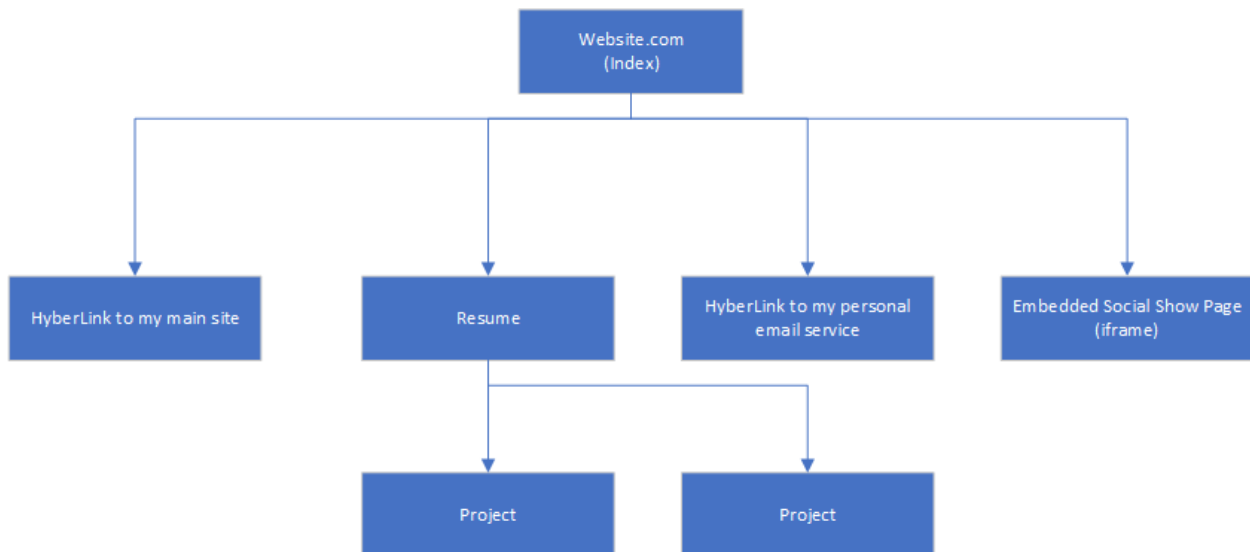

Sitemap

Media List

Name (alt)	Type	Source
Profile.jpg	Image	Personal
Project-show-1.jpg	Image	Personal
	iFrame Video	YouTube
	iFrame	Facebook
Different icon for showing skill, video source:	Image	Icon owner, used under media pack terms
HTML5	Image	https://www.w3.org/html/logo/ , CC-BY-3.0
Python logo	Image	https://www.python.org/community/logos/ Use according to PSF Trademark Usage Policy